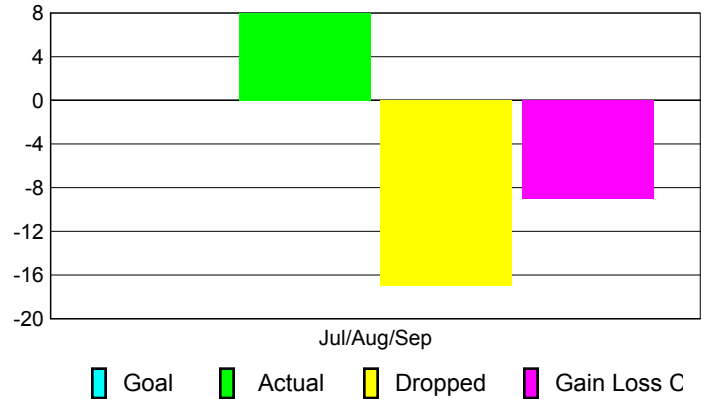

Membership Results 2010-2011

Goal, New, Dropped, Gain/Loss